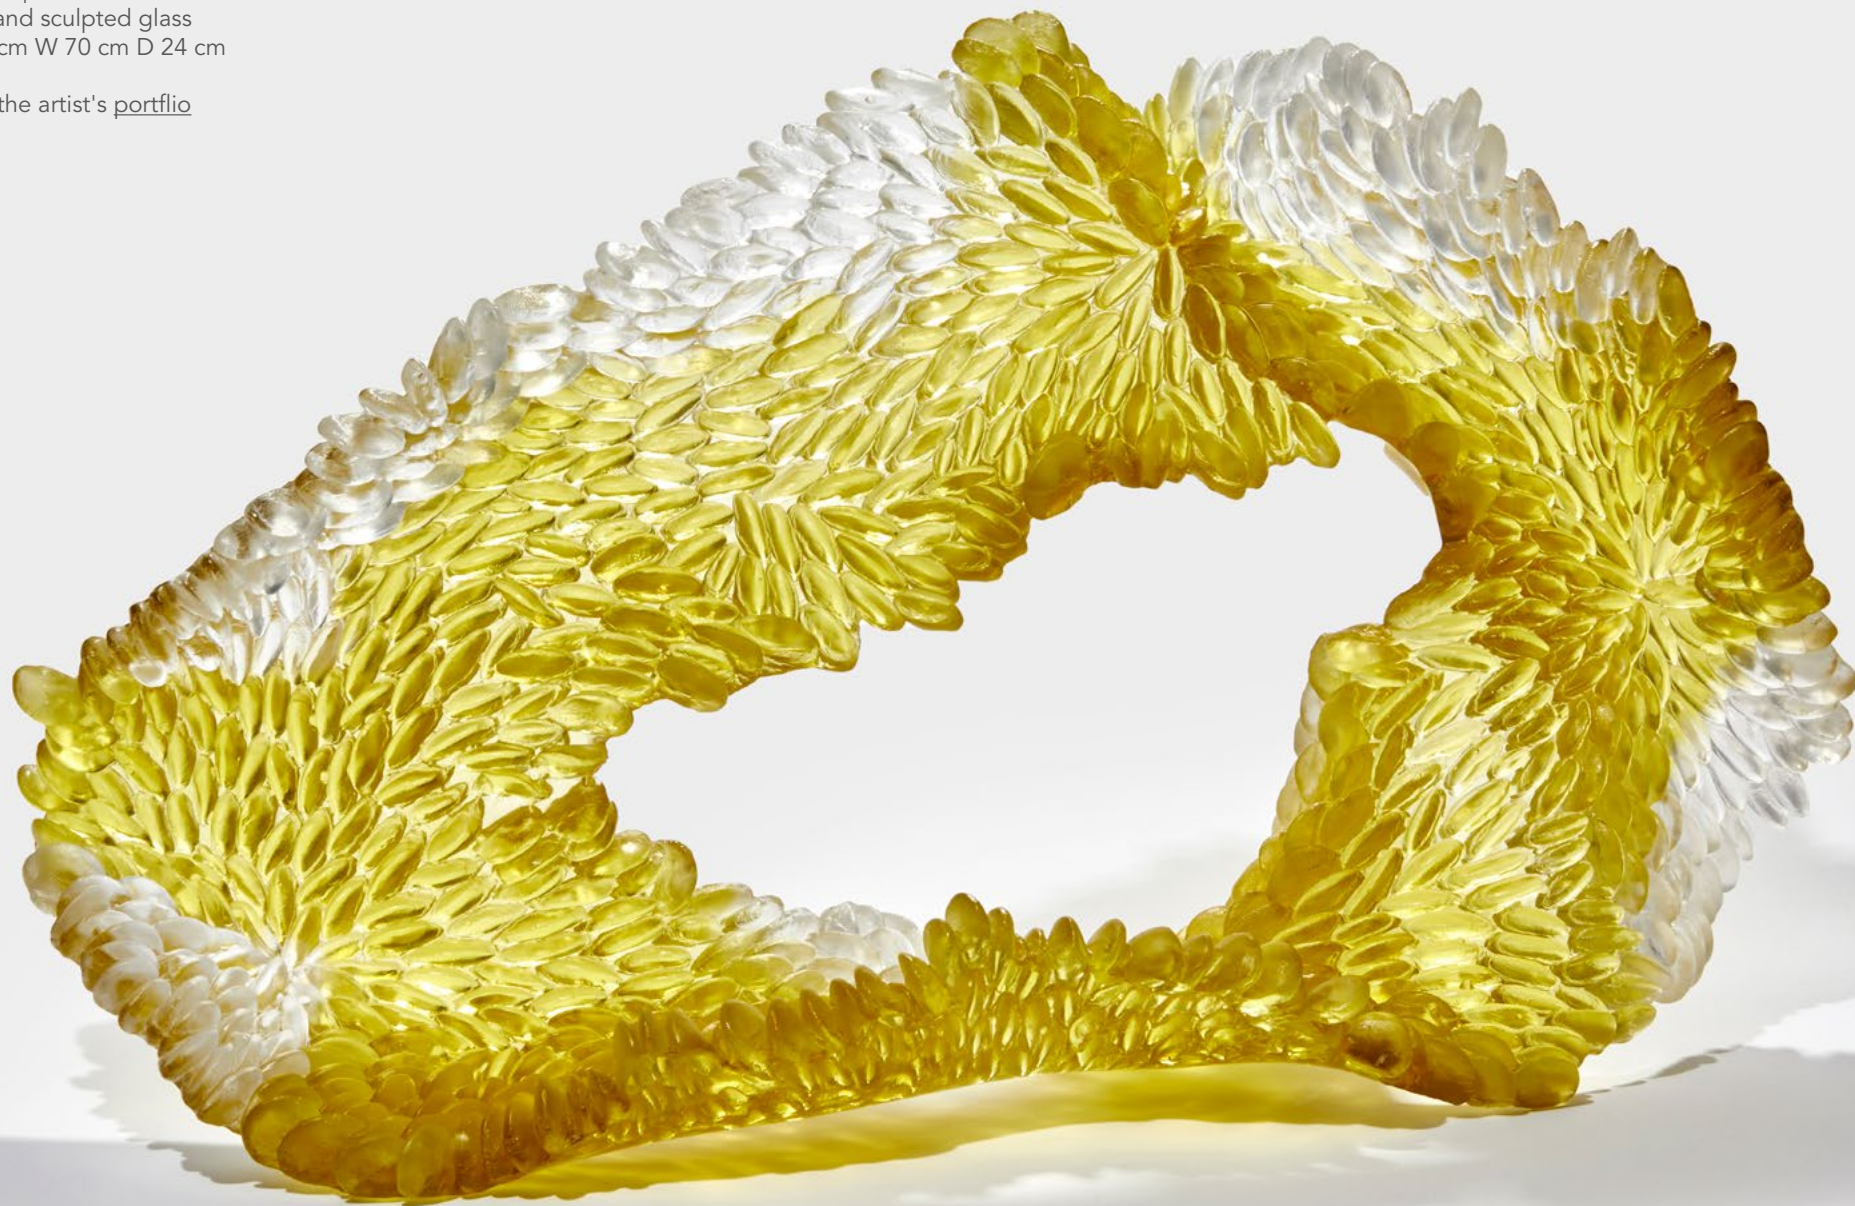

Spring Yellows I
Nina Casson McGarva
Unique | 2023
Cast and sculpted glass
H 39 cm W 70 cm D 24 cm

[View the artist's portfolio](#)