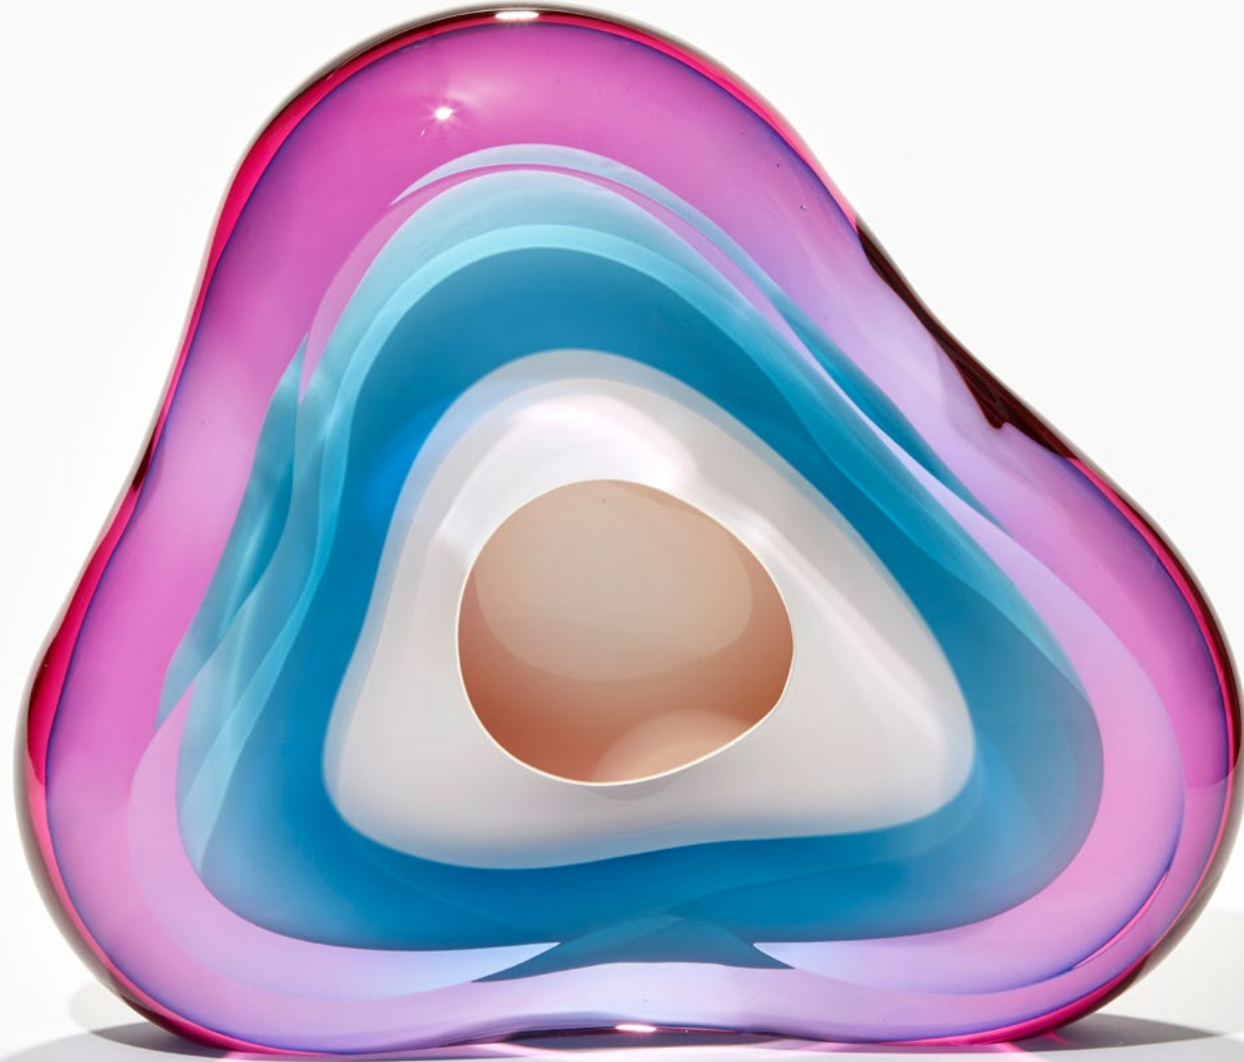

[View the artist's portfolio](#)