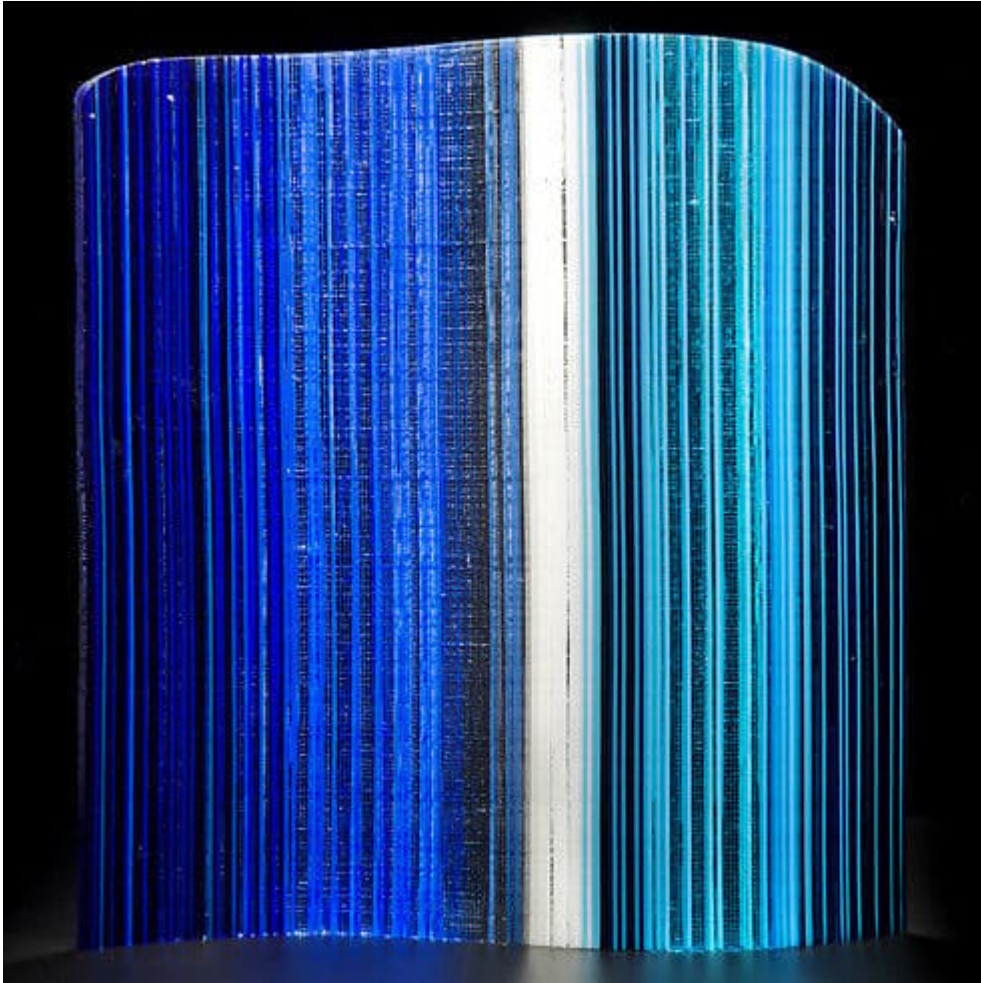

VESSEL GALLERY

LONDON

Cathryn Shilling b 1957 United Kingdom

Antarctic Confluence V

Unique

H 44 cm W 41 cm

Glass

Artist [portfolio](#)