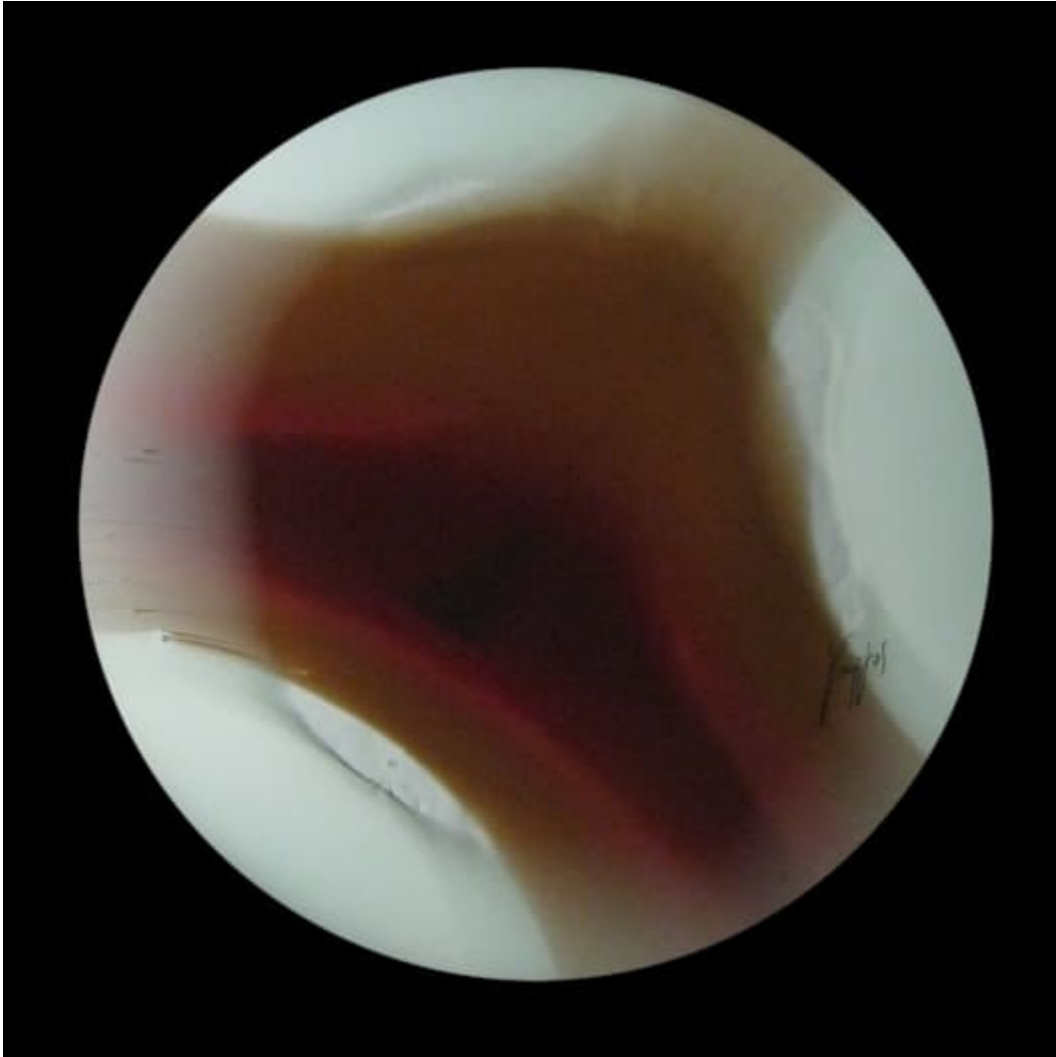

VESSEL GALLERY

LONDON

Yorgos Papadopoulos b 1969 Cyprus

Eye of Connection from Stratified Jewels Collection

Unique

H 50 cm

Glass with brass frame

Artist [portfolio](#)