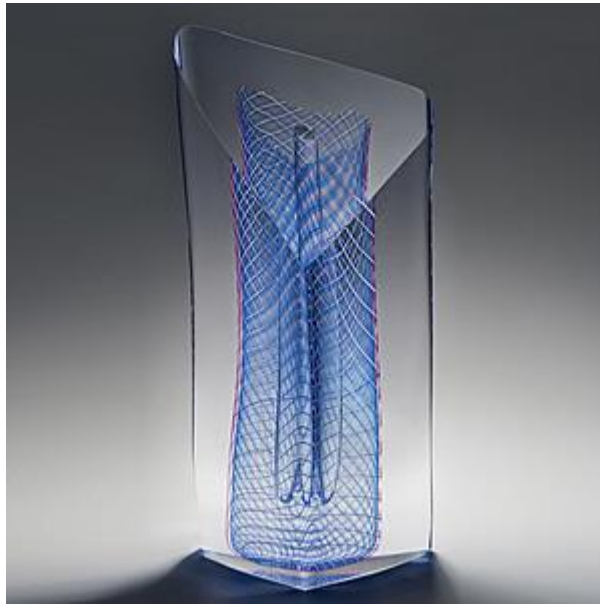

Vessel

autofill

Light Matrix by Tim Rawlinson

Circa: 2015

2015

United Kingdom

Glass

40.5 x 19 x 9 cm (16 x 7^{1/2} inches)