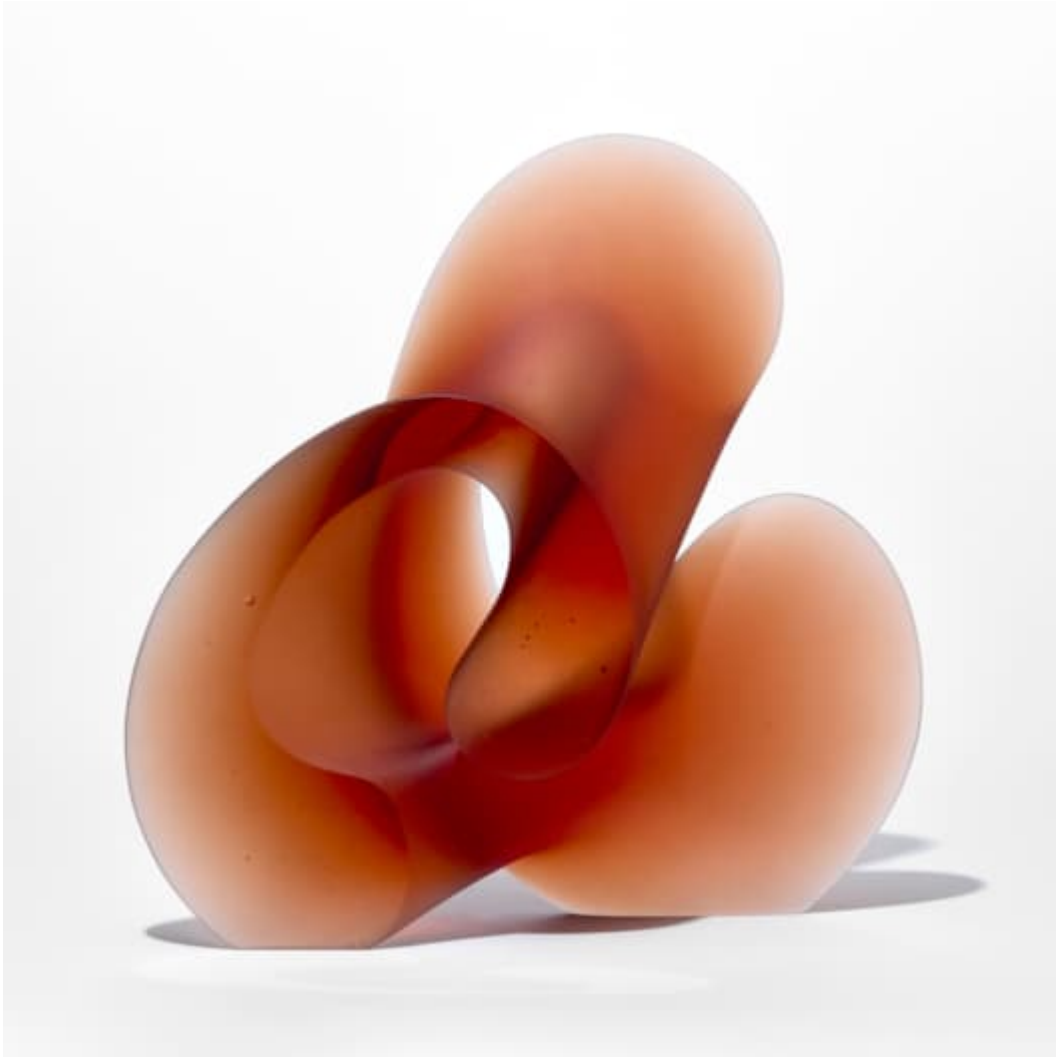

VESSEL GALLERY

LONDON

Karin Mørch b 1977 Denmark

Amorphous Red

Unique

H 37 cm W 37 cm D 10 cm

Cast Glass

Artist [portfolio](#)