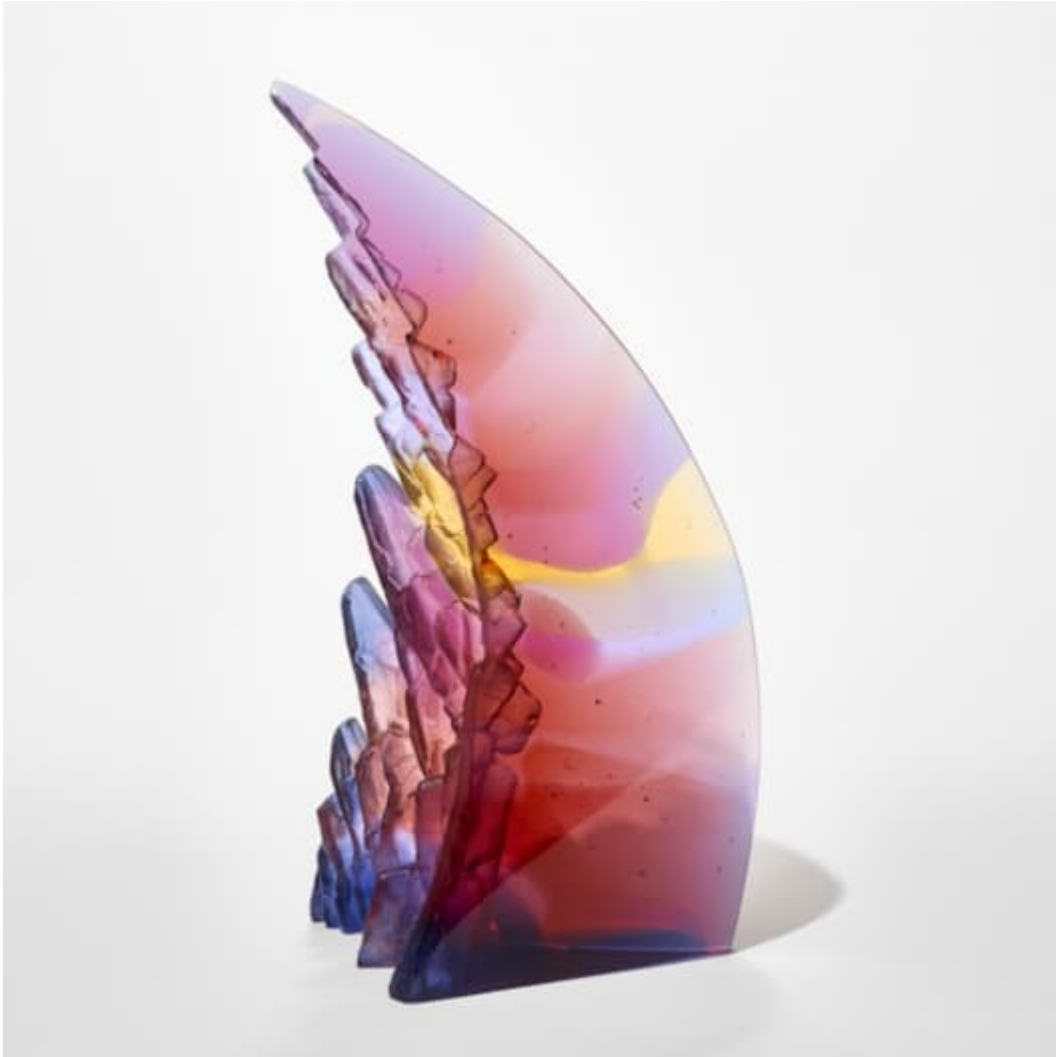

VESSEL GALLERY

LONDON

Crispian Heath b 1958 Cuckfield, England

Curved Cliff II

Unique

H 40.5 cm W 22 cm D 15 cm

Cast Glass

£2900