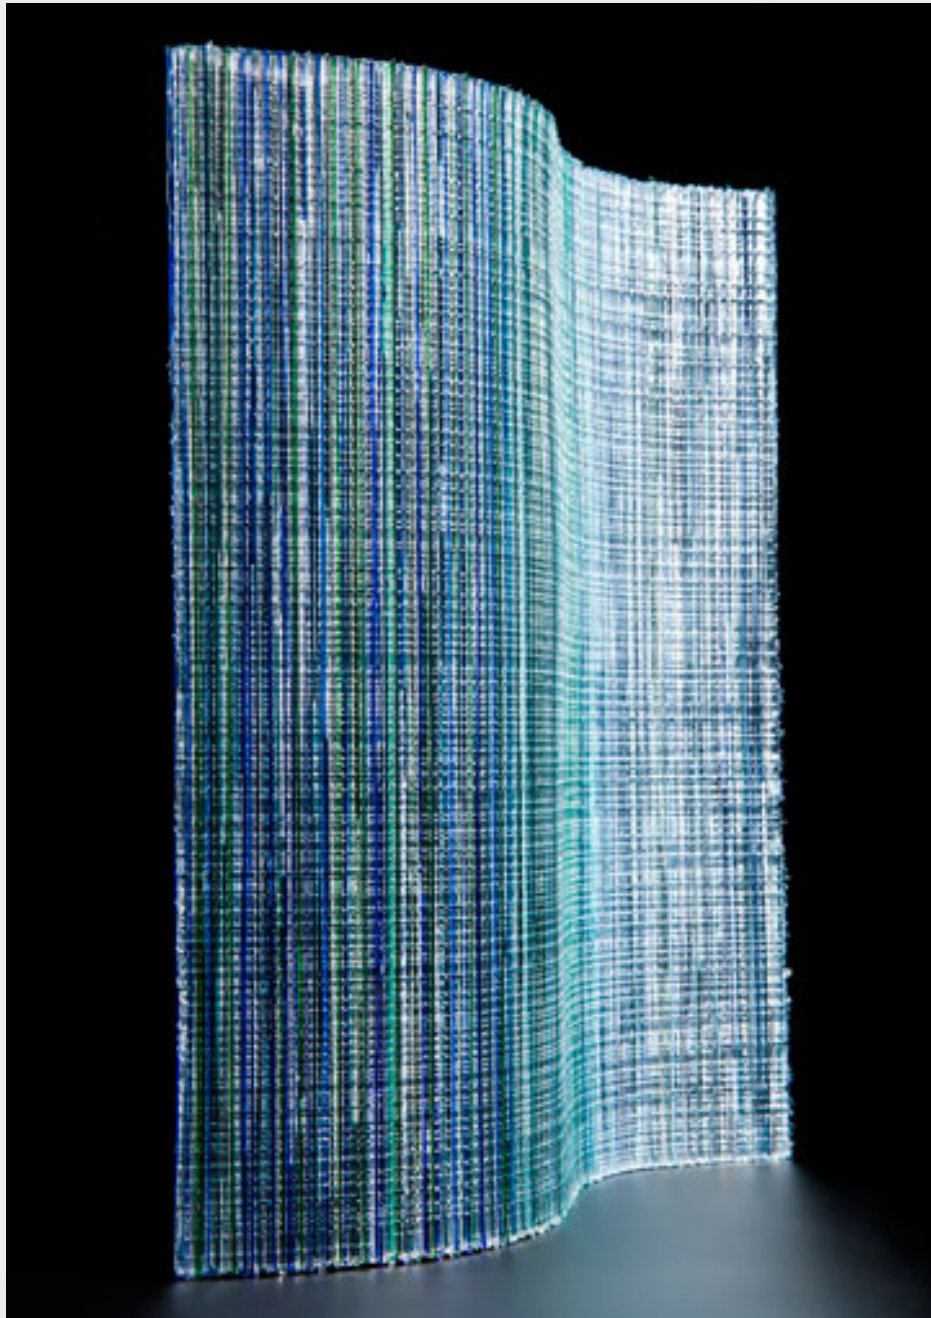

Vessel Gallery
CONTEMPORARY ART GLASS & LIGHTING

Lighting and Artworks
by Cathryn Shilling

Lighting and Artworks by Cathryn Shilling

Antarctic Confluence sculpture
Height 44cm, Width 41cm, Depth 8cm

Cathryn Shilling began her arts career as a graphic designer but went on to study glass after moving to Connecticut with her family. On returning to the UK she studied kiln formed glass at Kensington and Chelsea College and blown glass with Peter Layton at the London Glassblowing Workshop. She set up studio in London in 2007 from where she has gone on to create a huge body and variety of work.

Shilling experiments with colour and technique to produce beautiful one off sculptures. Her innovative pieces push the glass beyond our usual comfort zones. Glass rods are woven together like fabric, mimicking the flexibility and movement of cloth. The apparent frailty of the glass is balanced by the strong dynamic forms, differing levels of light picking out layers of colour.

VESSEL GALLERY 114 KENSINGTON PARK ROAD LONDON W11 2PW
+44 (0)207 727 8001 • info@vesselgallery.com • www.vesselgallery.com

Previous page detail of Glassworks Quilt light
This page Glassworks Quilt light
Height 37cm, Width 107cm, Depth 37cm

Confluence sculpture
Height 45cm, Width 40cm

Synergy Series 1 group sculpture
Each piece Height 50cm, Width 50cm, Depth 10cm

Woven Light sculpture
Height 50cm, Width 50cm, Depth 10cm

Synergy Series 2 group sculpture
Each piece Height 50cm, Width 50cm, Depth 10cm