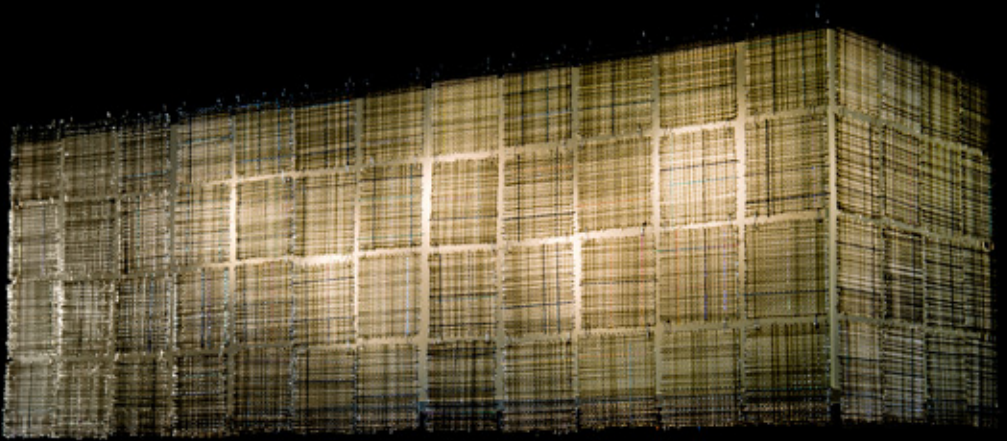

Vessel Gallery
CONTEMPORARY ART GLASS & LIGHTING

Lighting and Artworks
by Cathryn Shilling

Lighting and Artworks by Cathryn Shilling

Antarctic Confluence sculpture
Height 44cm, Width 41cm, Depth 8cm

Cathryn Shilling began her arts career as a graphic designer but went on to study glass after moving to Connecticut with her family. On returning to the UK she studied kiln formed glass at Kensington and Chelsea College and blown glass with Peter Layton at the London Glassblowing Workshop. She set up studio in London in 2007 from where she has gone on to create a huge body and variety of work.

Shilling experiments with colour and technique to produce beautiful one off sculptures. Her innovative pieces push the glass beyond our usual comfort zones. Glass rods are woven together like fabric, mimicking the flexibility and movement of cloth. The apparent frailty of the glass is balanced by the strong dynamic forms, differing levels of light picking out layers of colour.

Confluence sculpture
Height 45cm, Width 40cm

Synergy Series 1 group sculpture
Each piece Height 50cm, Width 50cm, Depth 10cm

Woven Light sculpture
Height 50cm, Width 50cm, Depth 10cm

Synergy Series 2 group sculpture
Each piece Height 50cm, Width 50cm, Depth 10cm