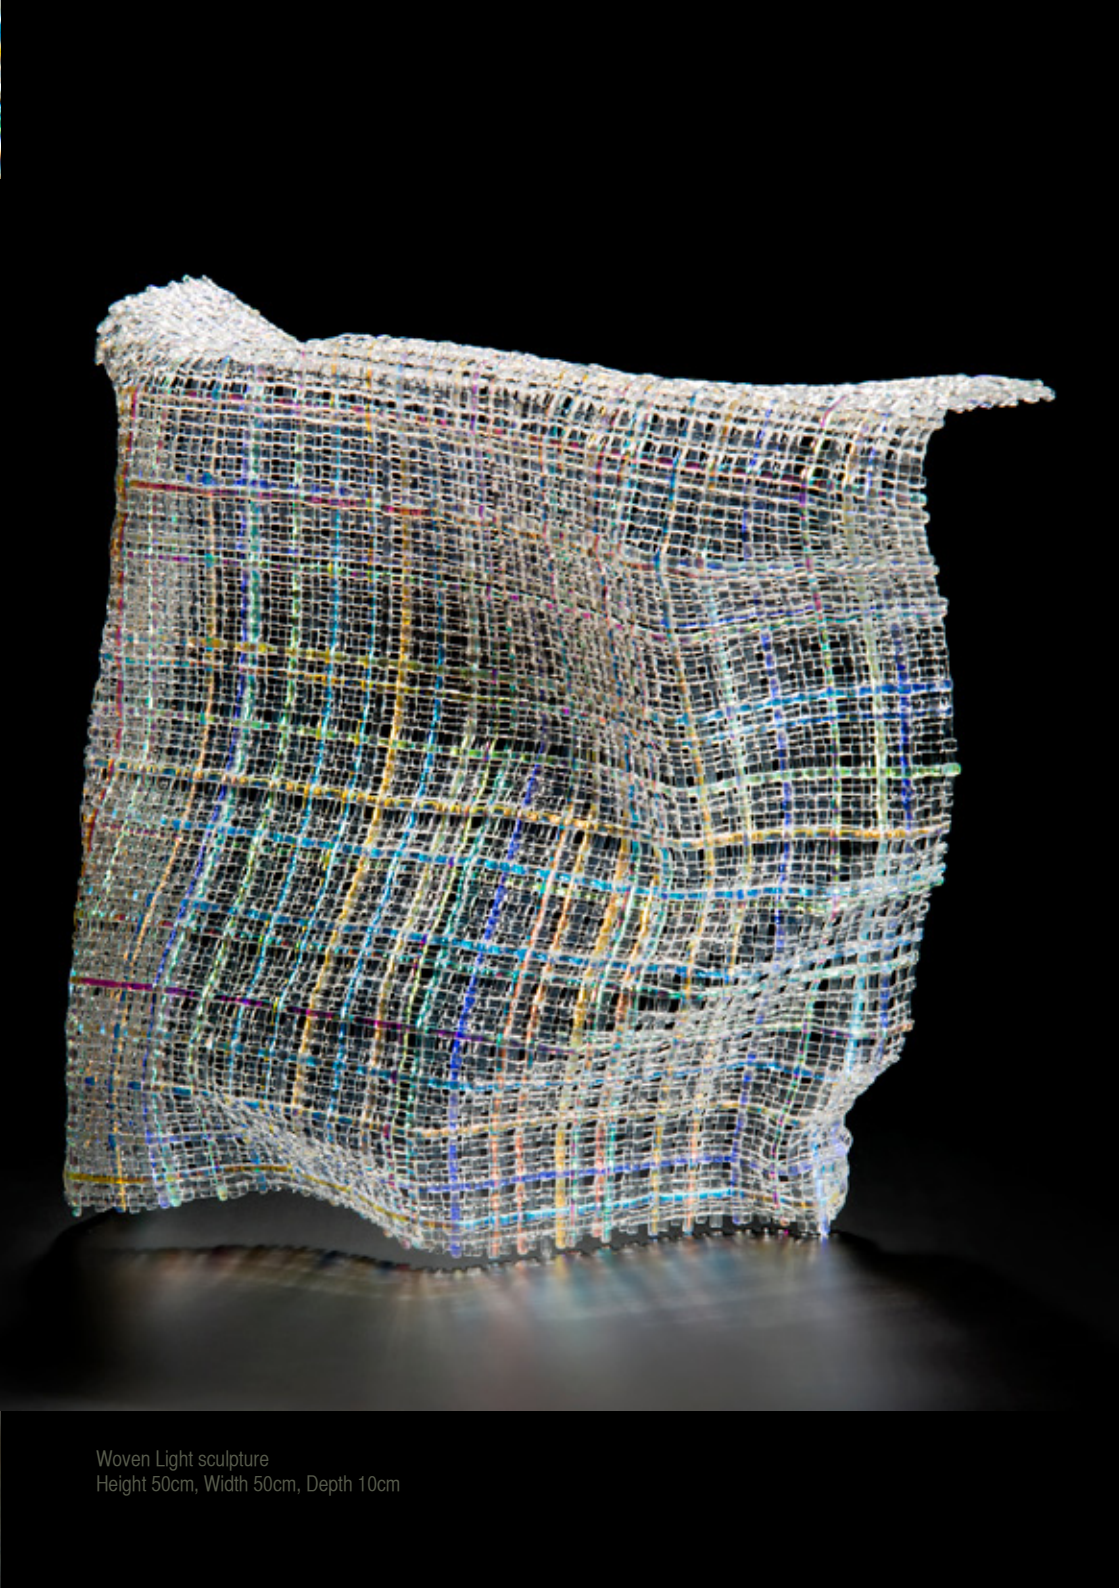

Vessel Gallery
CONTEMPORARY ART GLASS & LIGHTING

Lighting and Artworks
by Cathryn Shilling

Lighting and Artworks by Cathryn Shilling

Antarctic Confluence sculpture
Height 44cm, Width 41cm, Depth 8cm

Cathryn Shilling began her arts career as a graphic designer but went on to study glass after moving to Connecticut with her family. On returning to the UK she studied kiln formed glass at Kensington and Chelsea College and blown glass with Peter Layton at the London Glassblowing Workshop. She set up studio in London in 2007 from where she has gone on to create a huge body and variety of work.

Shilling experiments with colour and technique to produce beautiful one off sculptures. Her innovative pieces push the glass beyond our usual comfort zones. Glass rods are woven together like fabric, mimicking the flexibility and movement of cloth. The apparent frailty of the glass is balanced by the strong dynamic forms, differing levels of light picking out layers of colour.

Confluence sculpture
Height 45cm, Width 40cm

Synergy Series 1 group sculpture
Each piece Height 50cm, Width 50cm, Depth 10cm

Woven Light sculpture
Height 50cm, Width 50cm, Depth 10cm

Synergy Series 2 group sculpture
Each piece Height 50cm, Width 50cm, Depth 10cm