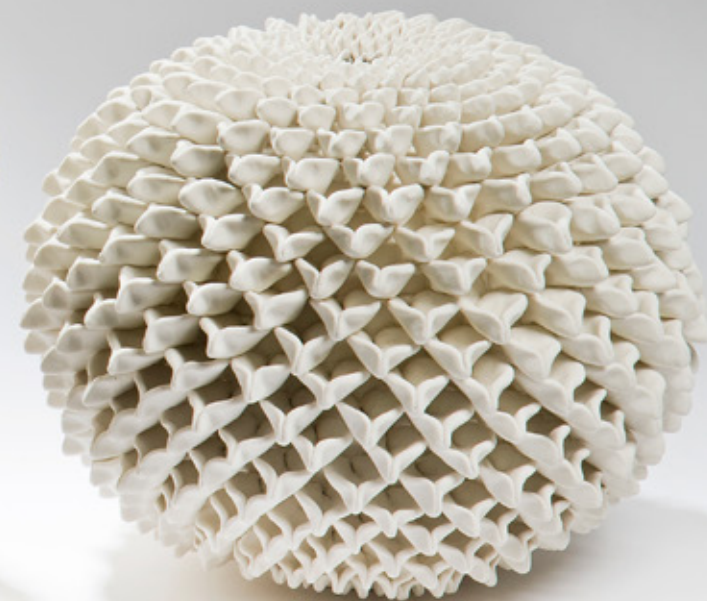

Vanessa Hogge

Pieces left to right

Chamomile Vessel

38cm H, 33cm ø

Daphne Vase

41cm H, 30cm ø

Chrysanthemum Vessel

25cm H, 34cm ø

Each unique

Photo credit Ester Segara