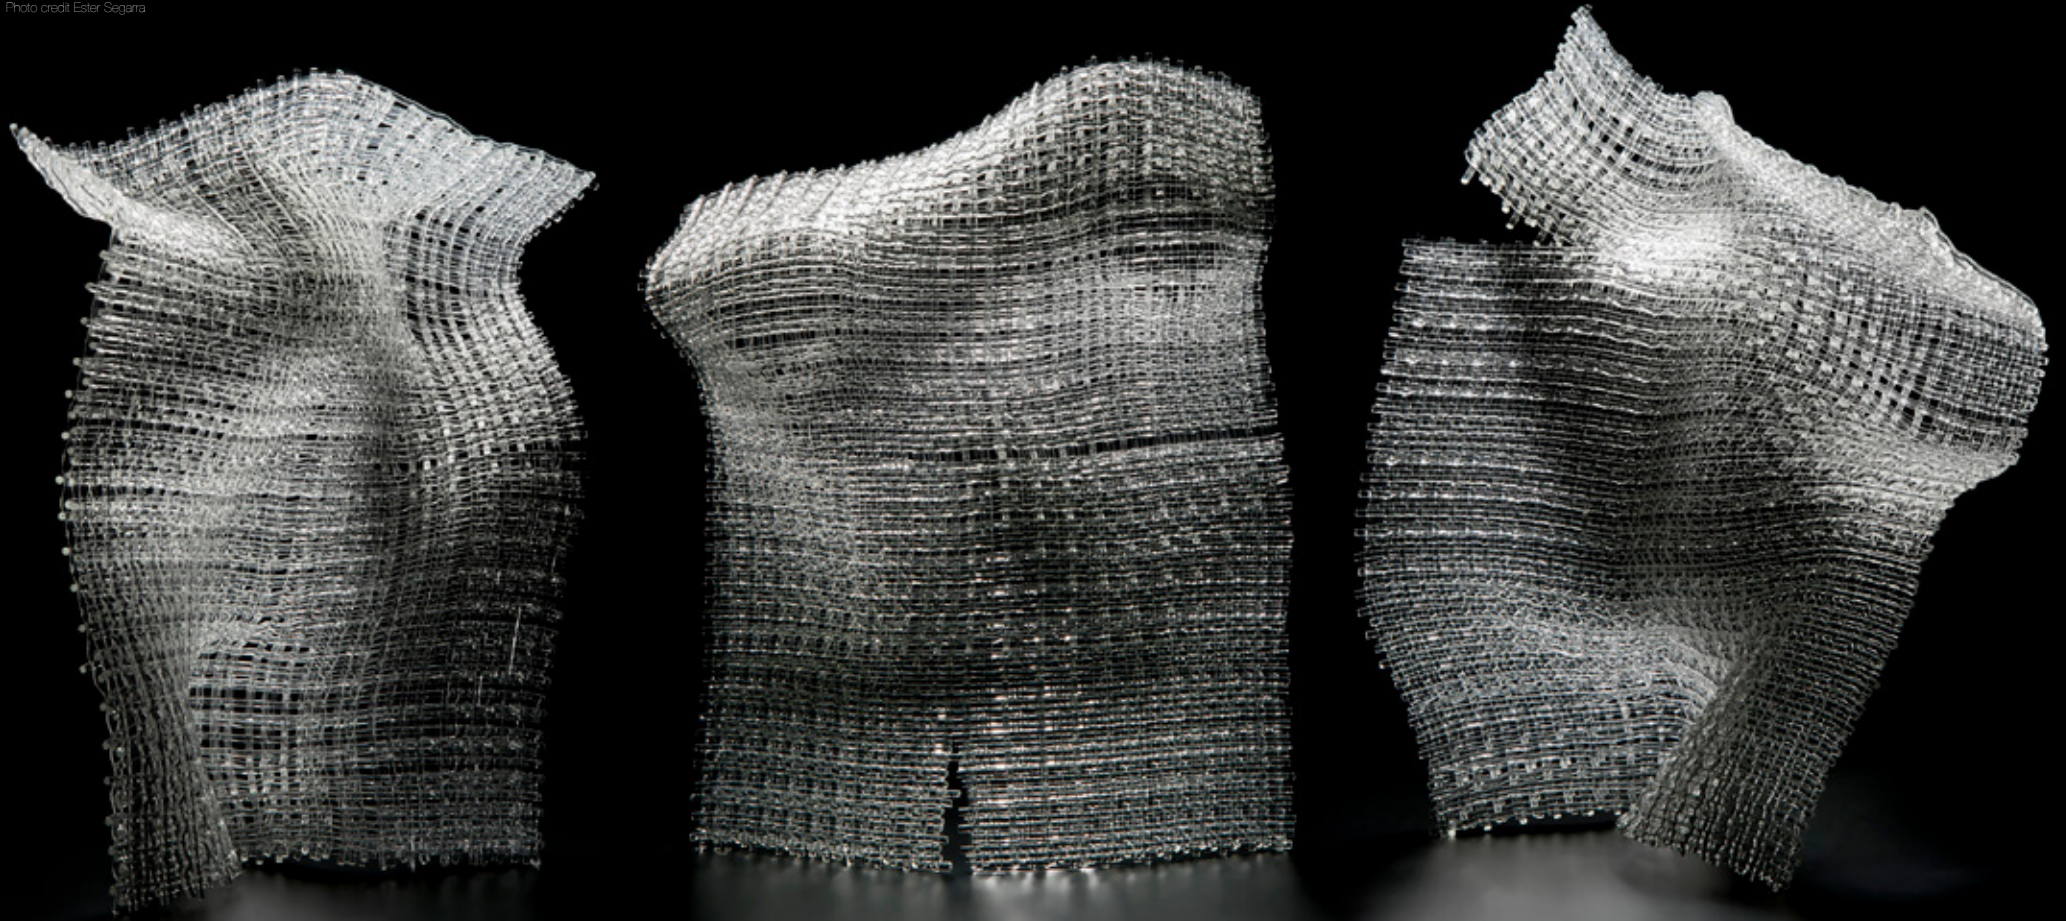

Cathryn Shilling

Pieces left to right

Dissonance VI

47cm H, 39cm W, 15cm D

Dissonance VII

48.5cm H, 39cm W, 16cm D

Dissonance VIII

48.5cm H, 38cm W, 21cm D

Each unique

Photo credit Ester Segara