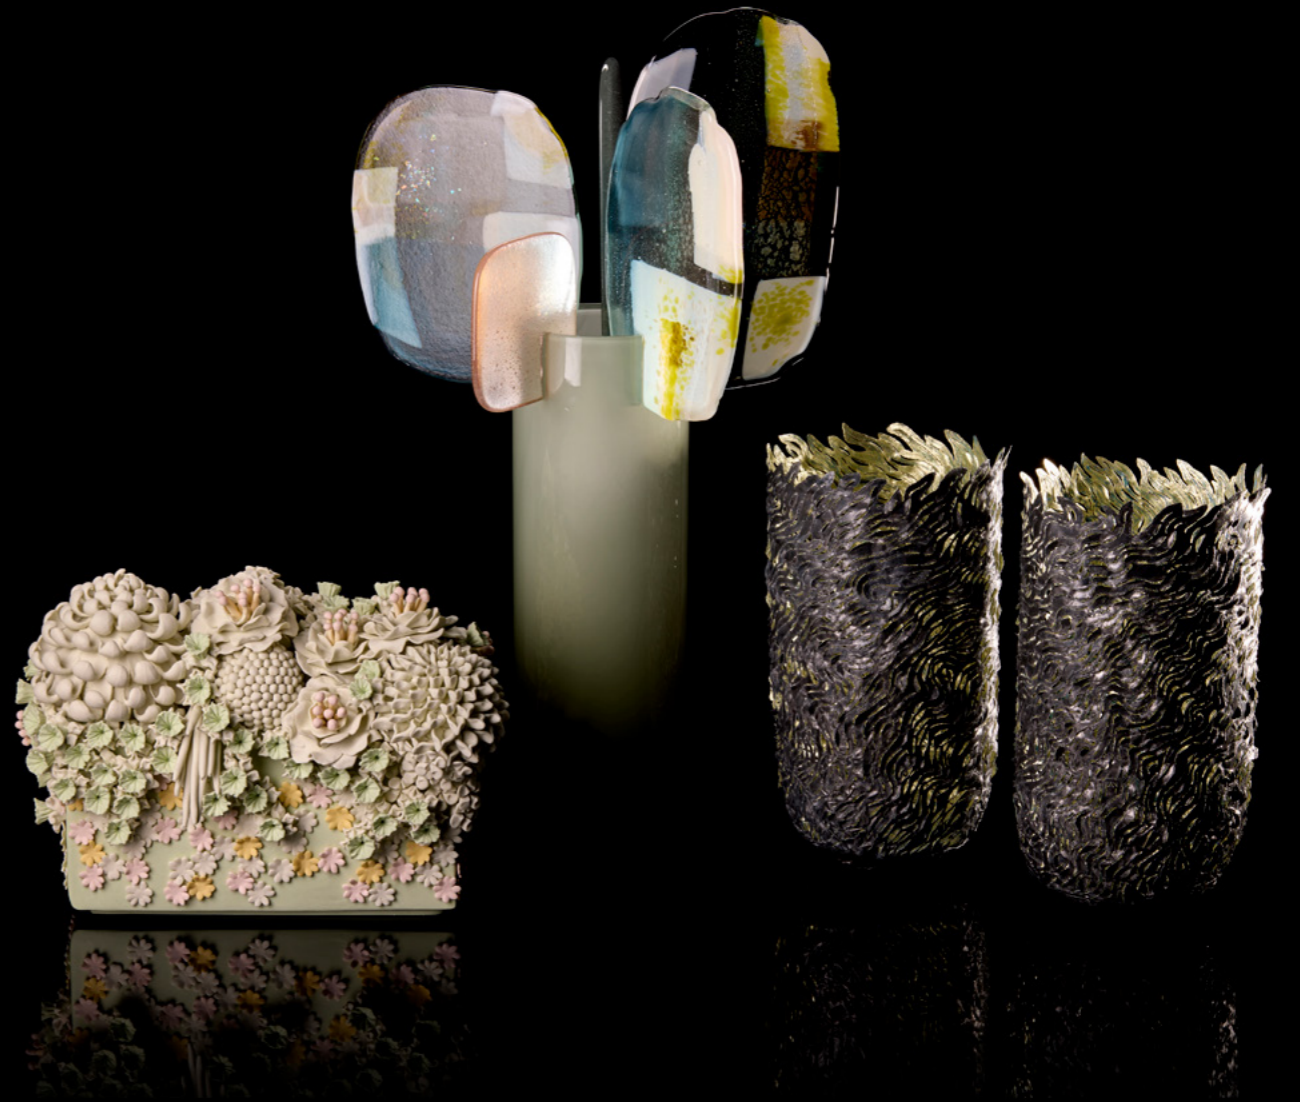

Featured artists

Vanessa Hogge
Amy Cushing
Claire Malet